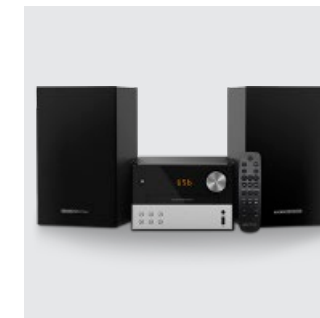

## Home Audio

Studio Monitor 4 Hi Fi

Studio Monitor 2 Bluetooth

Classy

BlackSpin

Home Speaker 7 Micro Hi-Fi

MODEL / Model

REFERENCES  
Références