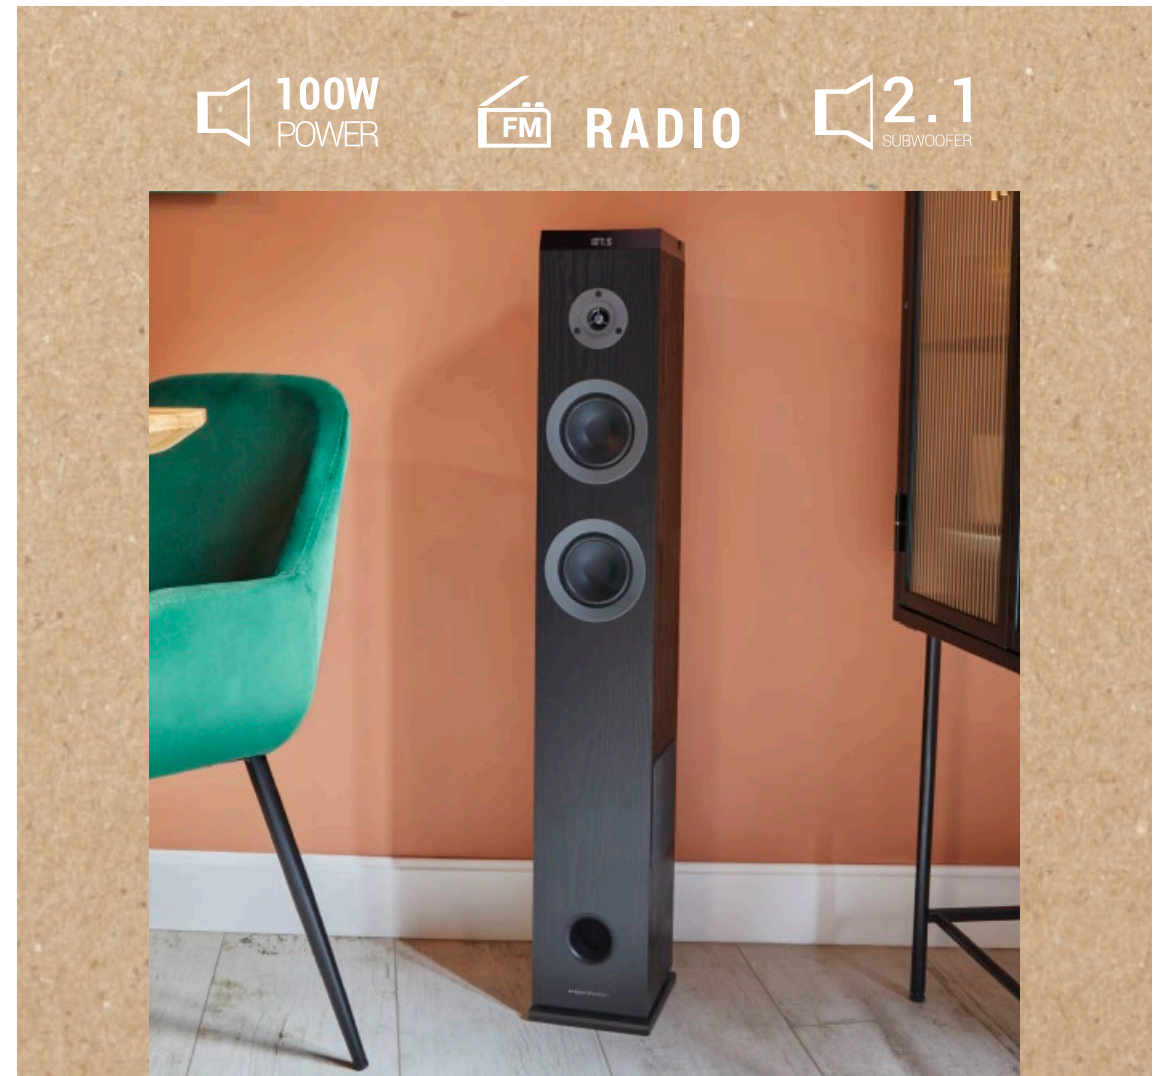

## FEATURES

100W power / True Wireless Stereo / FM radio /  
8W power / Sound 2.1 / USB/Micro SD player /  
Bluetooth® 5.3 / Remote control / Sound equalizer

100W  
POWER

FM  
RADIO

2.1  
SUBWOOFER

USB  
PLAYER