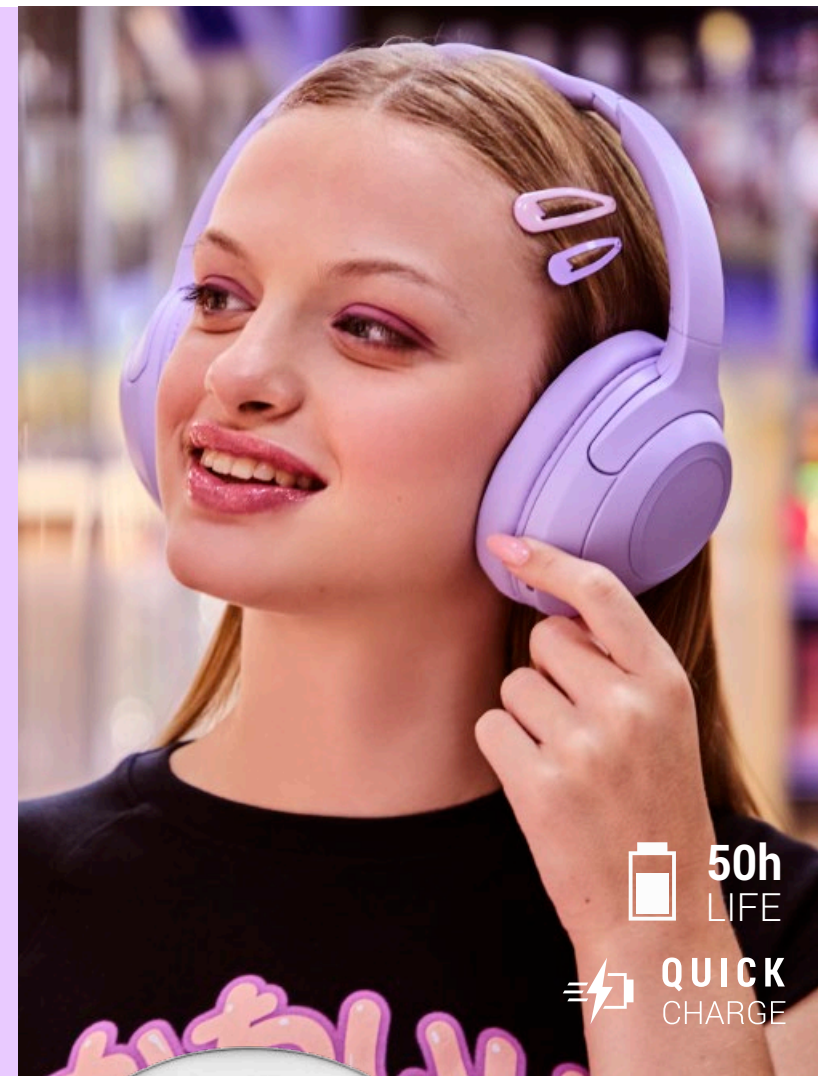

harmony ANC

Bluetooth® headphones

50 hours of comfort and ANC

50 heures de confort et ANC

FEATURES

Recycled plastic (GRS) / FSC certificate / Bluetooth® 5.4 / 50h battery life / Active Noise Cancelling / HQ Calls / Quick charge: 15min/8h / Voice assistant / Memory foam / Folding and rotation system / Metallic finish

METALLIC FINISH

50h LIFE

QUICK CHARGE