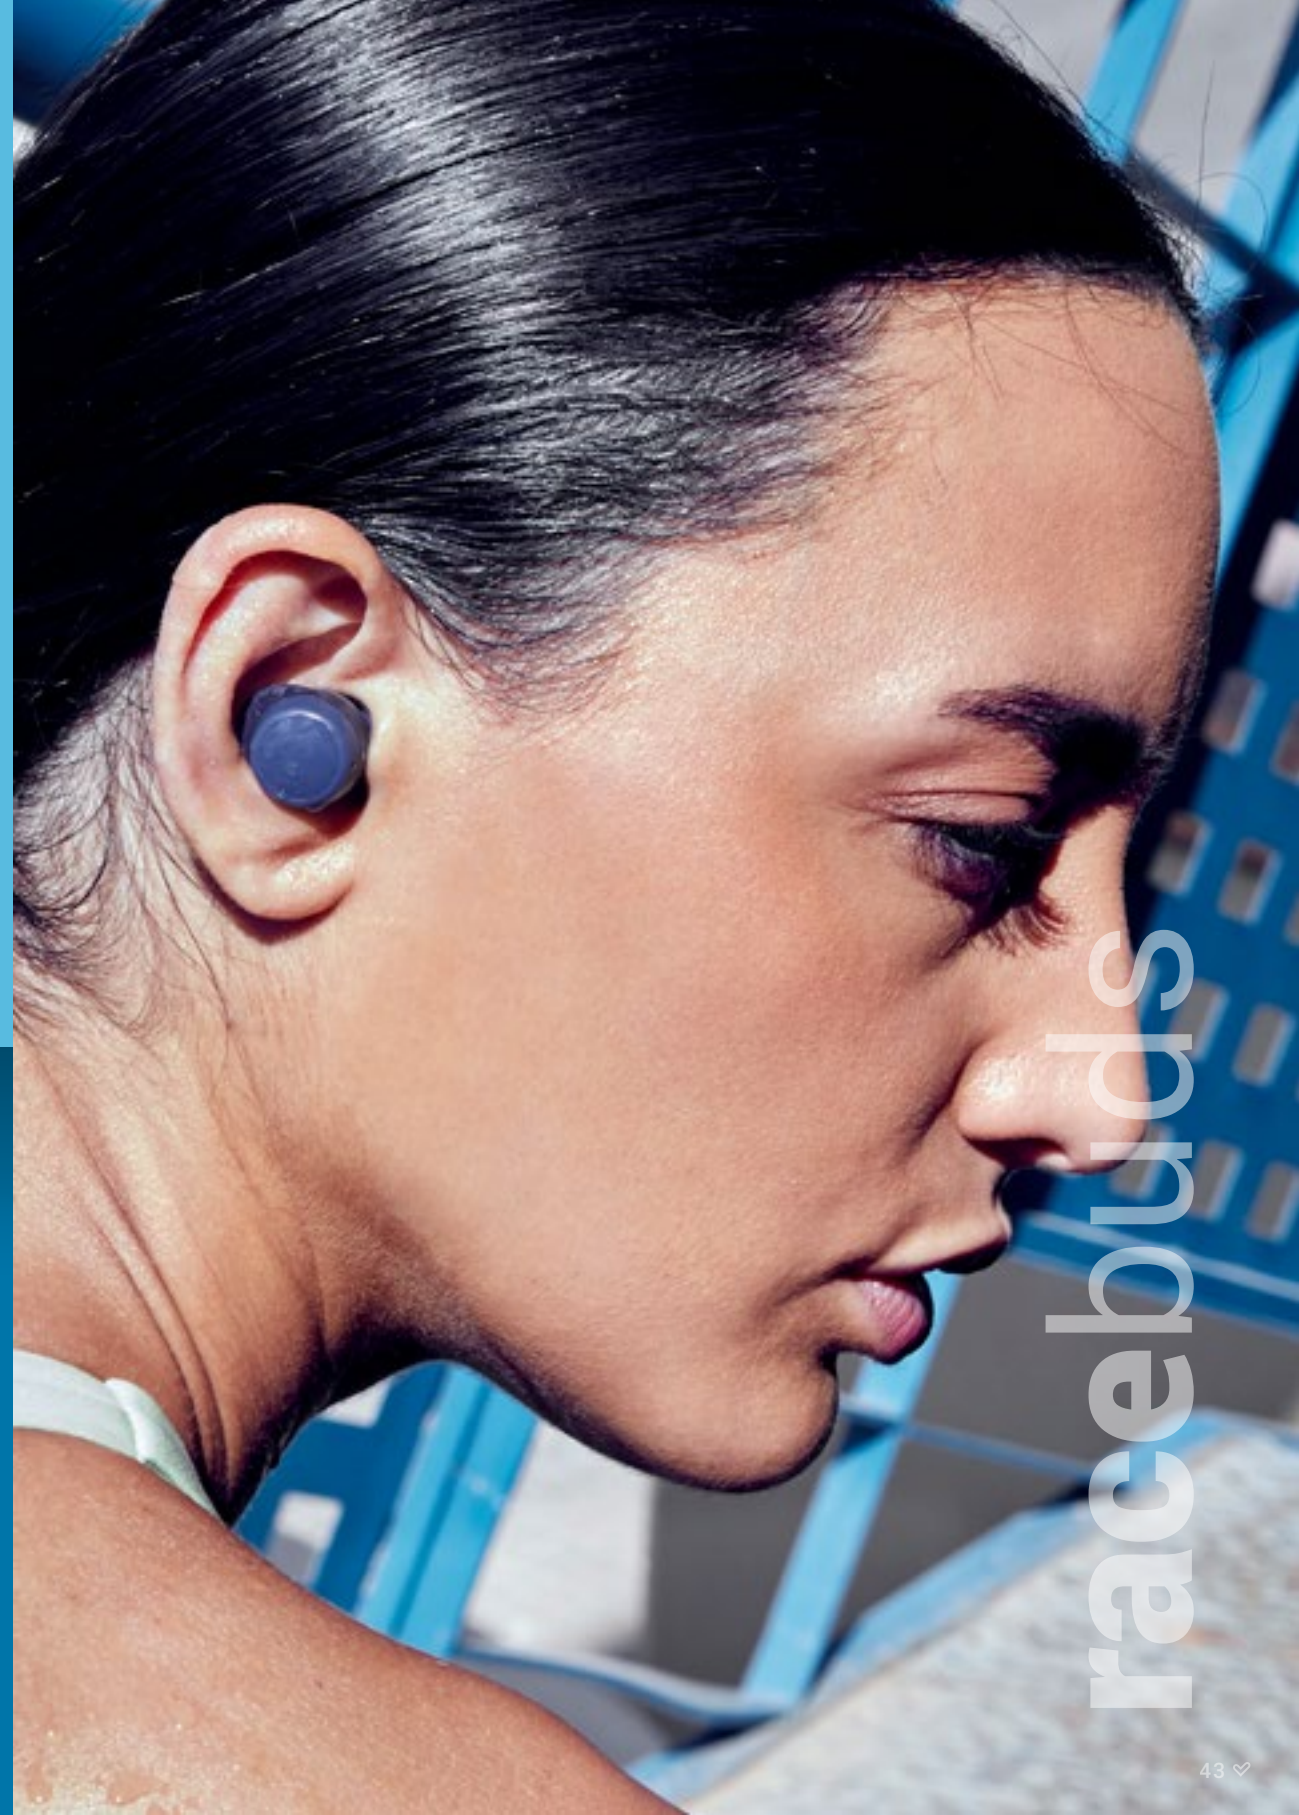

NEW

- FEATURES**
- Recycled plastic (GRS) FSC certificate
  - 22 h battery life: 5 h (earbuds) + 17 h (case)
  - IPX4 splashproof
  - Secure-Fit+
  - Voice assistant
  - Compact design

racebuds