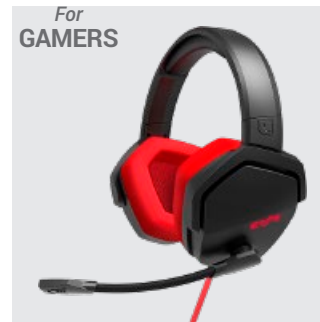

For GAMERS

ESG 4 Surround 7.1