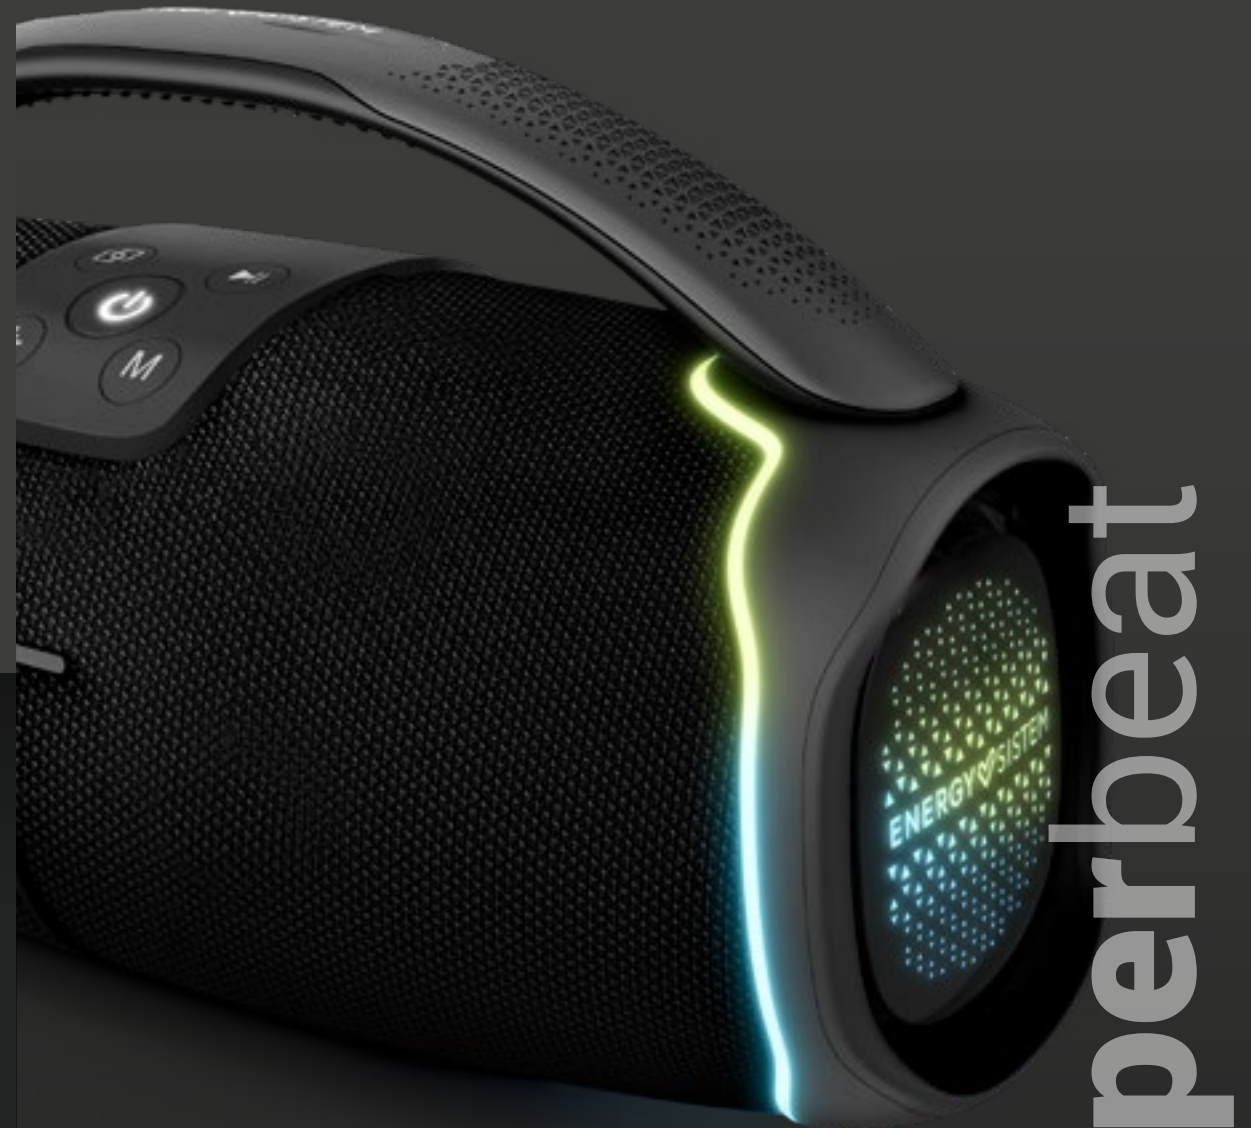

 **80 W**  
POWER

 **15h**  
LIFE

**DEEP  
BASS**

**RGB LED  
EFFECTS**

**IPX6 WATER  
RESISTANT**

hyperbeat