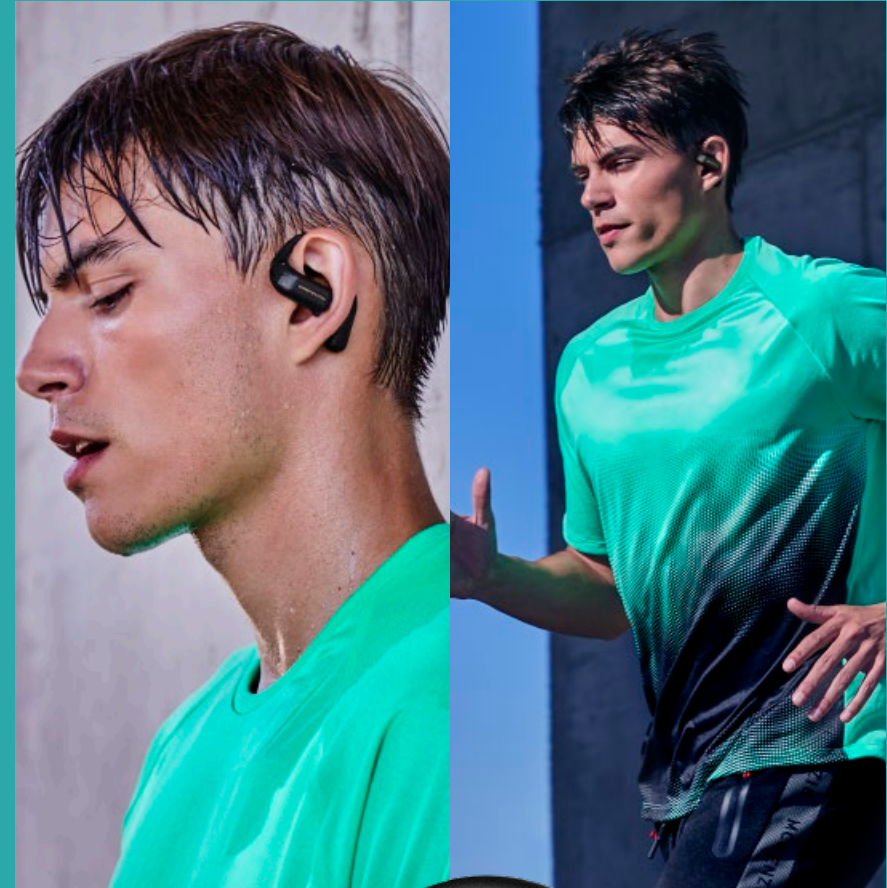

## FEATURES

Open Sound Technology / FSC certificate / Bluetooth® 5.4 / 25h battery life / IPX5 certificate / Secure-Fit / ENC Voice Calls

 OPEN SOUND

 SECURE FIT DESIGN

 OPEN SOUND

 25h LIFE

 WATER RESISTANT