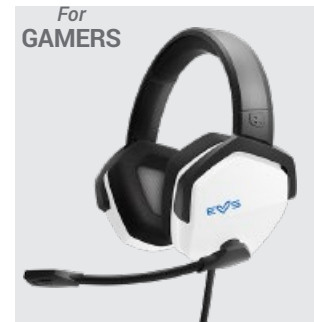

For GAMERS

For GAMERS

ESG 3 Thunder