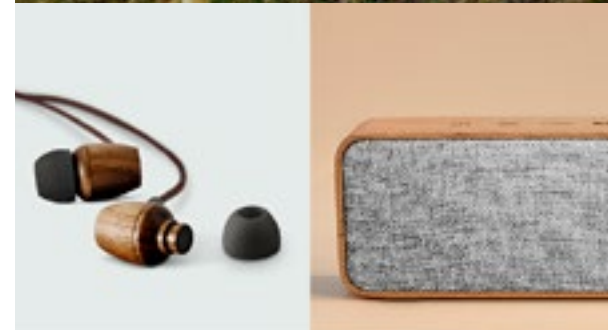

Ver vídeo

We removed 1.2 T of plastic from the Mediterranean Sea together with Gravity Wave and launched our 1st range of products made from 100% recycled plastic, with GRS certification.

Retiramos 1,2 T de plásticos del mar Mediterráneo junto a Gravity Wave y lanzamos la 1ª gama de dispositivos fabricados con plástico 100% reciclado, certificado GRS.