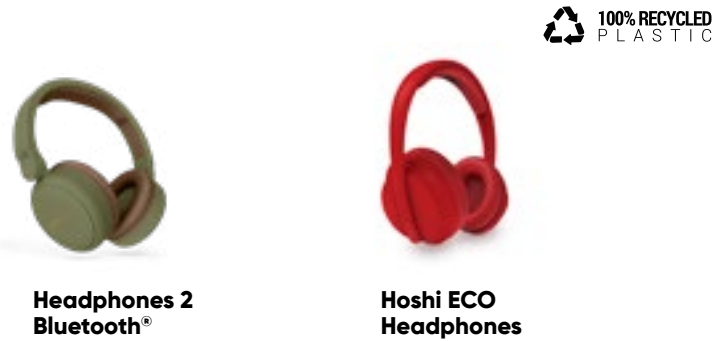

Headphones

Headphones 2 Bluetooth®

Hoshi ECO Headphones

References / Colors Referencias / Colores Références / Couleurs	44561	45755 45756
Bluetooth® wireless technology/Range Tecnología inalámbrica Bluetooth®/Alcance Technologie sans fil Bluetooth®/Portée	5.0 / Up to 10 m	5.3 / Up to 20 m
Enables Google Assistant / Siri Habilita Google Assistant / Siri Active Google Assistant/ Siri	X	✓
Audio-in. Cable included Entradas de audio. Cable incluido Entrée audio. Câble inclus	✓	✓
Hands-free. Microphone Manos libres. Micrófono Mains libres. Microphone	✓	✓
Battery life / Autonomía / Autonomie	22 hrs	23 hrs
Easy to carry around Transportable Facile à transporter	Foldable. 180-degree rotating system / Pouch Plegable. Rotación 180° / Funda de transporte Pliable. Rotation de 180° / Housse de transport	Self-adjusting headband Diadema ajustable Bandeau ajustable
Weight / Peso / Poids	189 g	149 g
Extras	Rubber finish / Acabado Rubber / Finitions Rubber Pouch included / Funda de transporte incluida / Sac de transport inclus	Over-ear pads / Almohadillas circum-aurales / Coussinets circum-aural Deep Bass / Graves profundos / Graves profonds
Fidelity / Fidelidad / Fidélité Bass / Graves / Graves		
Comparison between products of the headphones range / Comparativa realizada entre los productos de la gama Headphones / Comparaison réalisée entre les produits de la gamme des Headphones.		

100% RECYCLED PLASTIC		
Soundspire// UrbanTune	Headphones DJ2 Mic	Headphones Microphone 1
45760 Soundspire 45766 UrbanTune	42587 2673	45265
X	X	X
X	X	X
✓	✓	X
✓	✓	✓
X	X	X
90-degree rotating ear pads Rotación de 90 grados Rotation à 90 degrés	Foldable. 180-degree rotating system Plegable. Rotación 180° Pliable. Rotation de 180°	Adjustable mic
151 g	175 g	37 g
Over-ear / Circumaural / Circum-aural Removable cable / Cable extraíble/ Câble amovible	Built-in microphone / Micrófono integrado / Microphone intégré	Universa compatibility-High-quality voice calls-Boom mic-Volume control