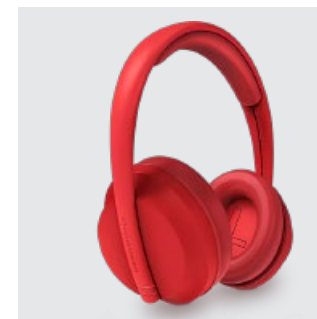

Haru_ 45712 / 45754
Hoshi_ 45756 / 45755

RETAIL EXCLUSIVE			
45712	45754	45756	45755

5.1 20 m	5.3 20 m
•	•
•	•
•	•
•	•
15 h	23 h
Self-adjusting headband / Bandeau ajustable	Self-adjusting headband / Bandeau ajustable
105 g	149 g
85 dB volume limit Music Share MicroSD MP3 player Lol&Roll stickers / Autocollants Lo!&Roll Cardboard toy / Personnage en carton	Over-ear pads / Almohadillas circumaurales Deep Bass / Graves profonds